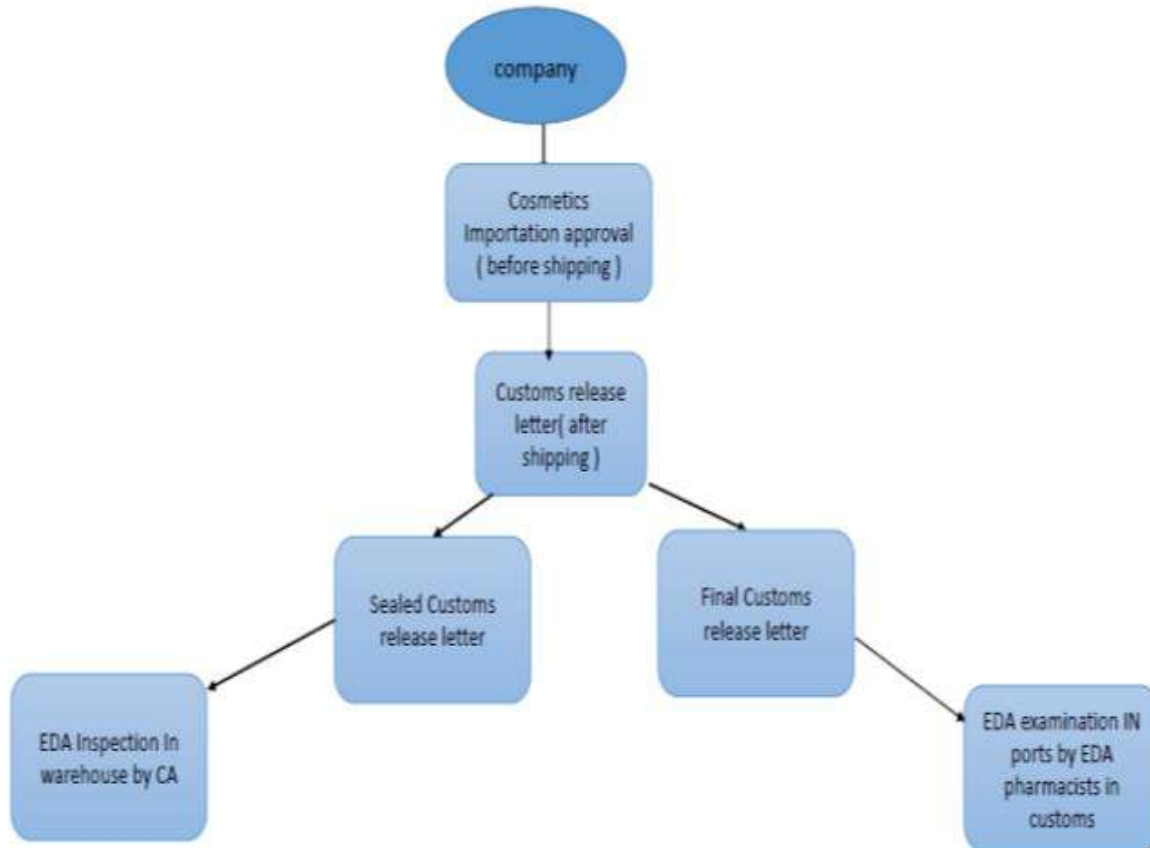

General Workflow for Cosmetics Importation & Customs Release Year 2022

Code: EDREX:NP.PPMA.004

Version No: 1

Issue Date: 2022

Effective date (if needed): 2022

General Workflow for Cosmetics Importation & Customs Release Department

Workflow for Cosmetics Release Department (after shipping)